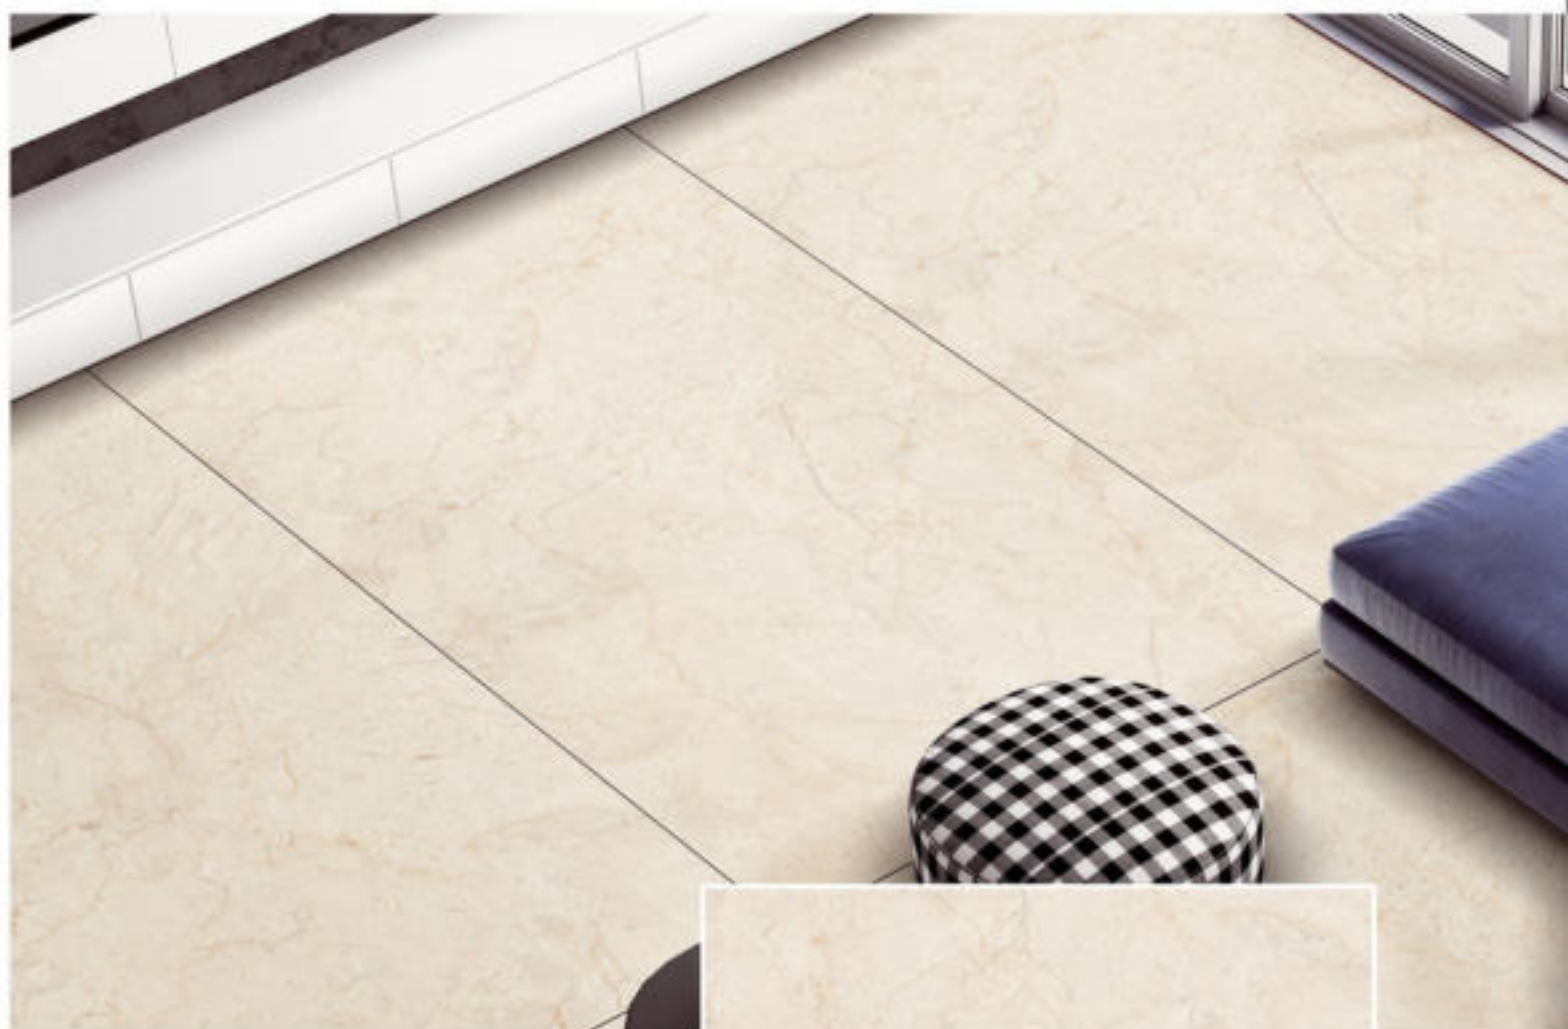

1200 x 1800 mm

MARFIL GRAVITE