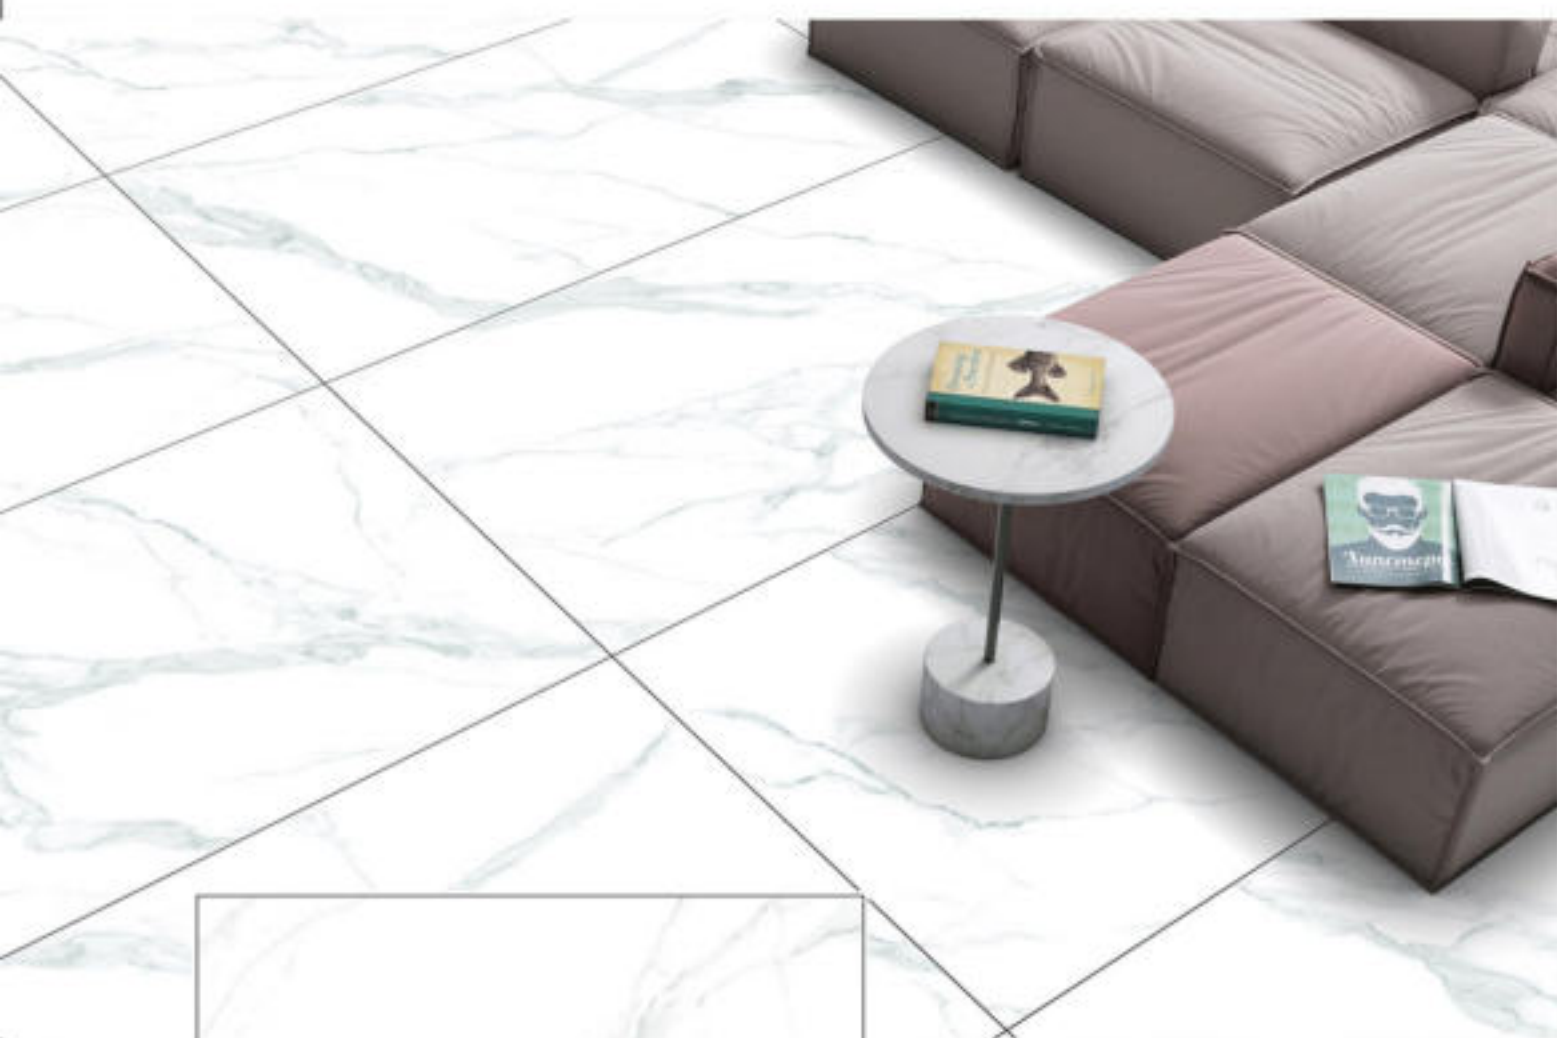

**next
generation
marble
slab**

1200 x 1800 mm

ALBERT WHITE

ROLLS

1200 x 1800 mm

ARISTON WHITE

ROLLS

RANDOM